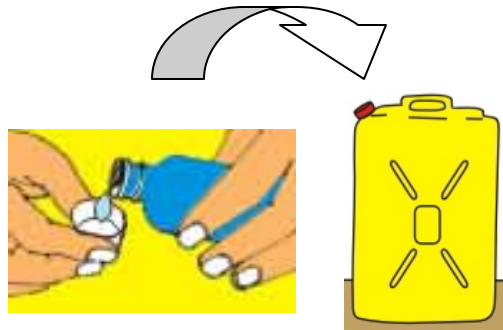

Is your Water Clear?

Add 1 cap to 20 Liters of water. Cap.

Wait 30 minutes

Water is now Ready

Is your Water Dirty Looking?

Filter the water through cloth.

Add 2 caps to 20 Liters of water. Cap.

Wait 30 minutes