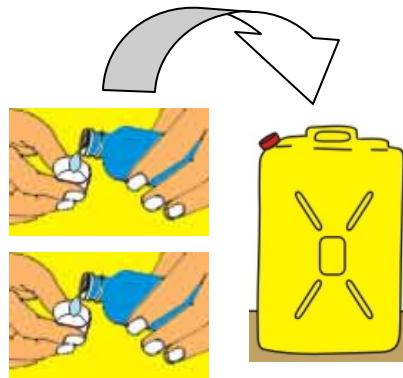

Is your Water Clear?

Add 1 cap to 20 Liters of water. Cap.

Wait 30 minutes

Water is now Ready

Is your Water Dirty Looking?

Filter the water through cloth.

Add 2 caps to 20 Liters of water. Cap.

Wait 30 minutes